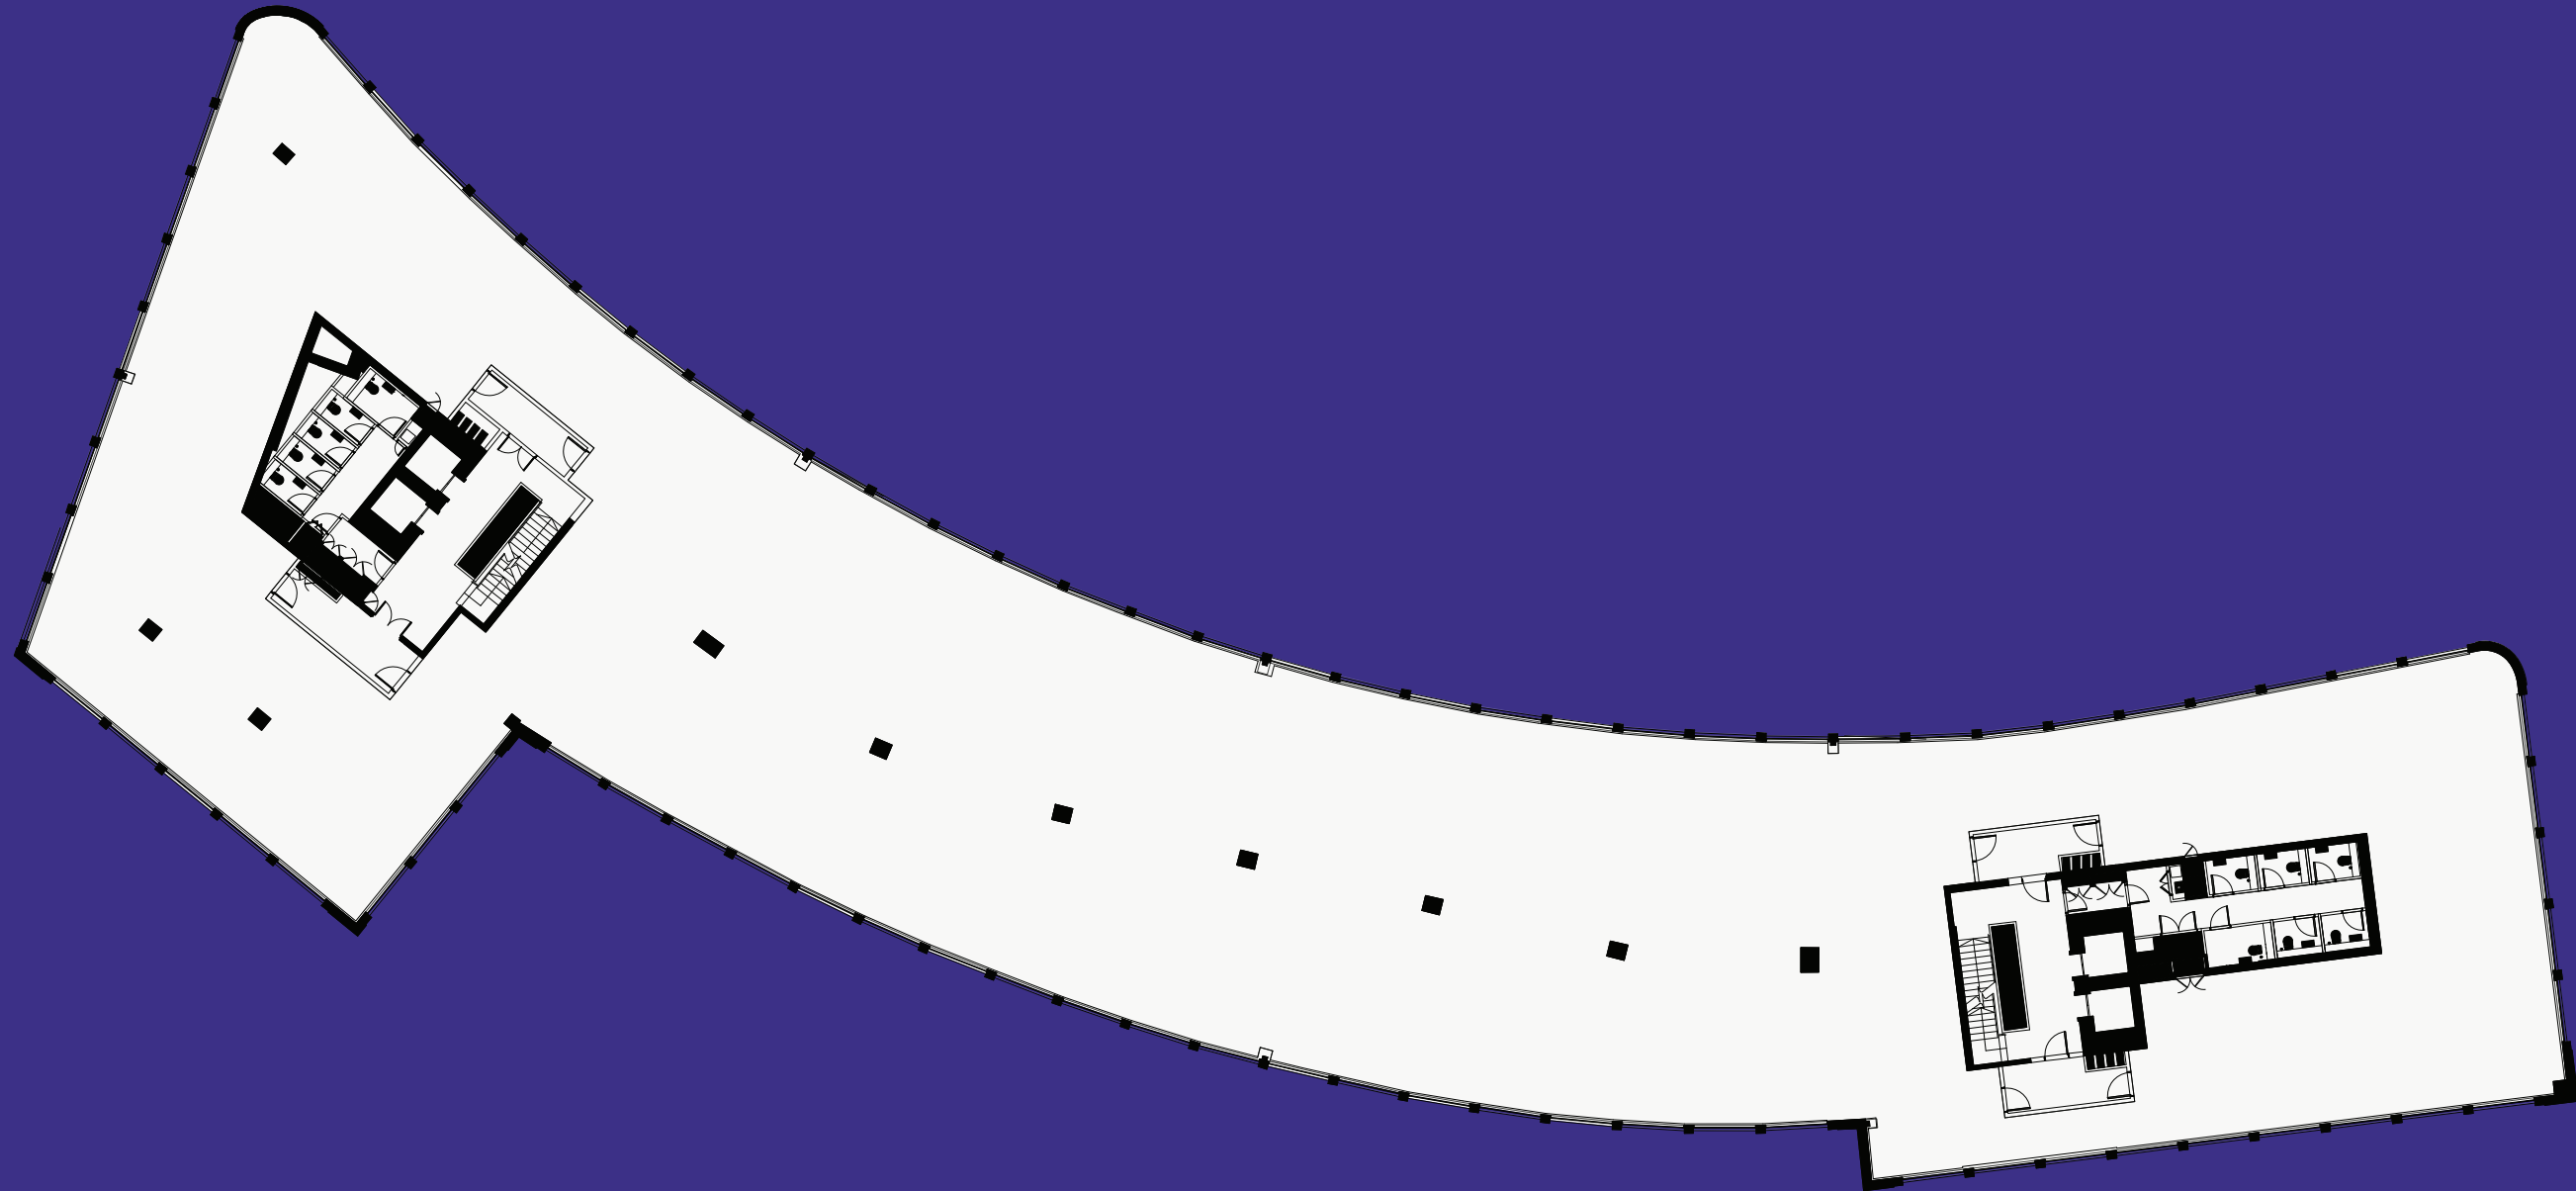

Programme

SINGLE OCCUPIER

Not to Scale. All floor areas and plans are subject to verification upon completion of building works.

TMT MAX PACK

150 open-plan desks
Typical NIA 1530 sq m / Seating ratio 1:10

Not to Scale. All floor areas and plans are subject to verification upon completion of building works.

TYPICAL FLOOR

Not to Scale. All floor areas and plans are subject to verification upon completion of building works.