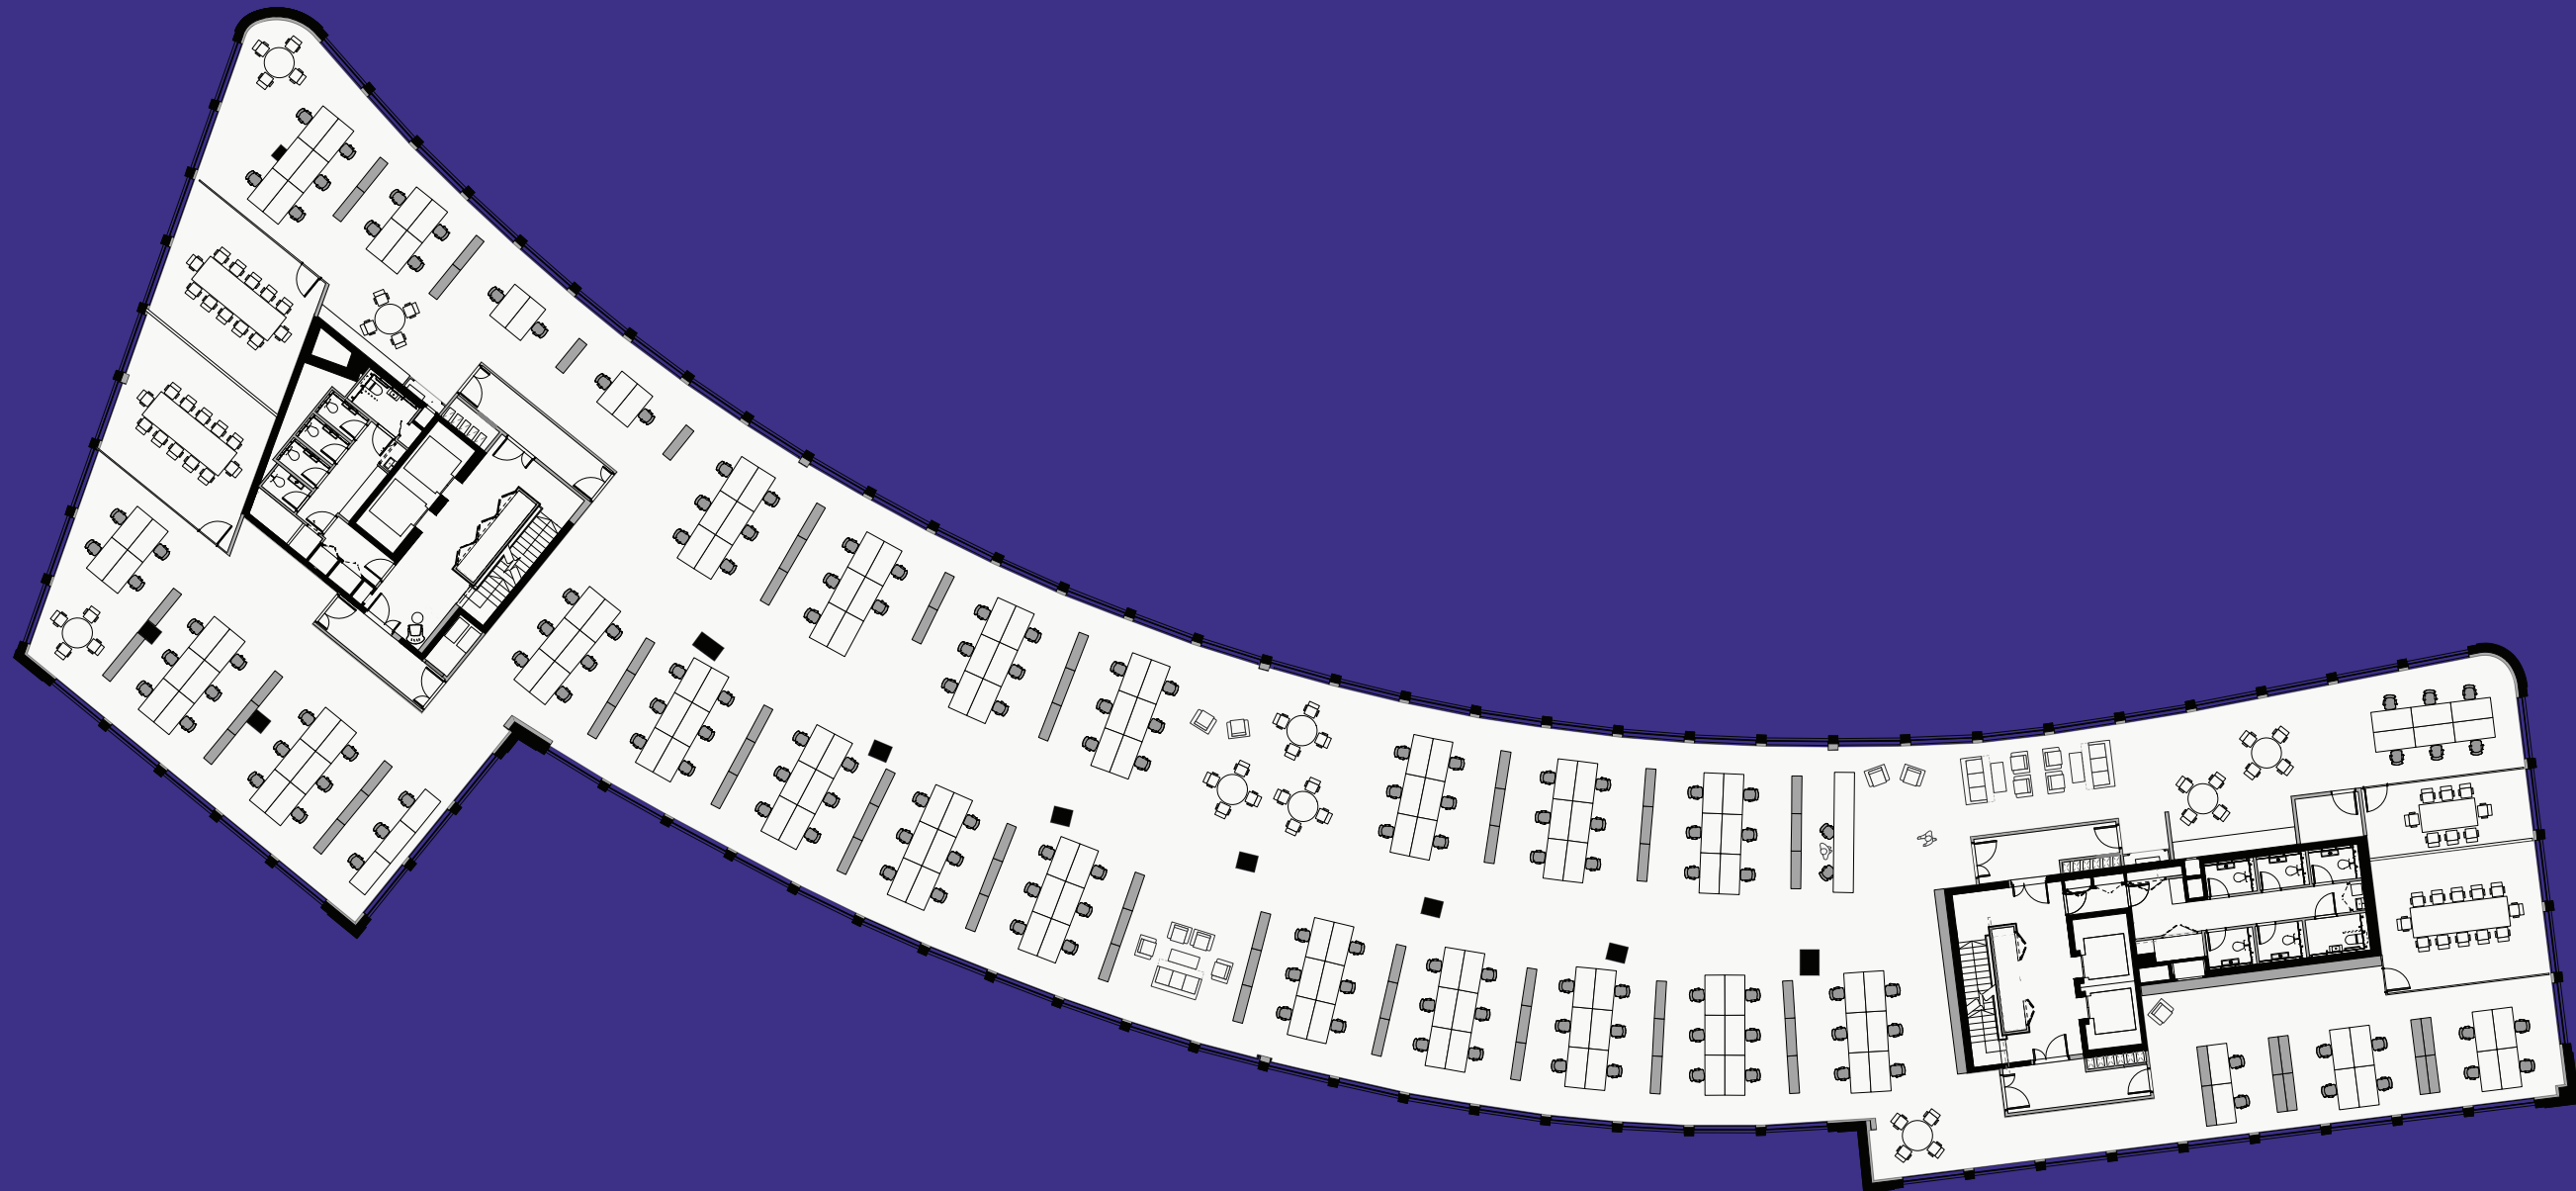

Programme

SINGLE OCCUPIER

Not to Scale. All floor areas and plans are subject to verification upon completion of building works.

TMT MAX PACK

150 open-plan desks
Typical NIA 1530 sq m / Seating ratio 1:10

Not to Scale. All floor areas and plans are subject to verification upon completion of building works.

TYPICAL FLOOR

Not to Scale. All floor areas and plans are subject to verification upon completion of building works.