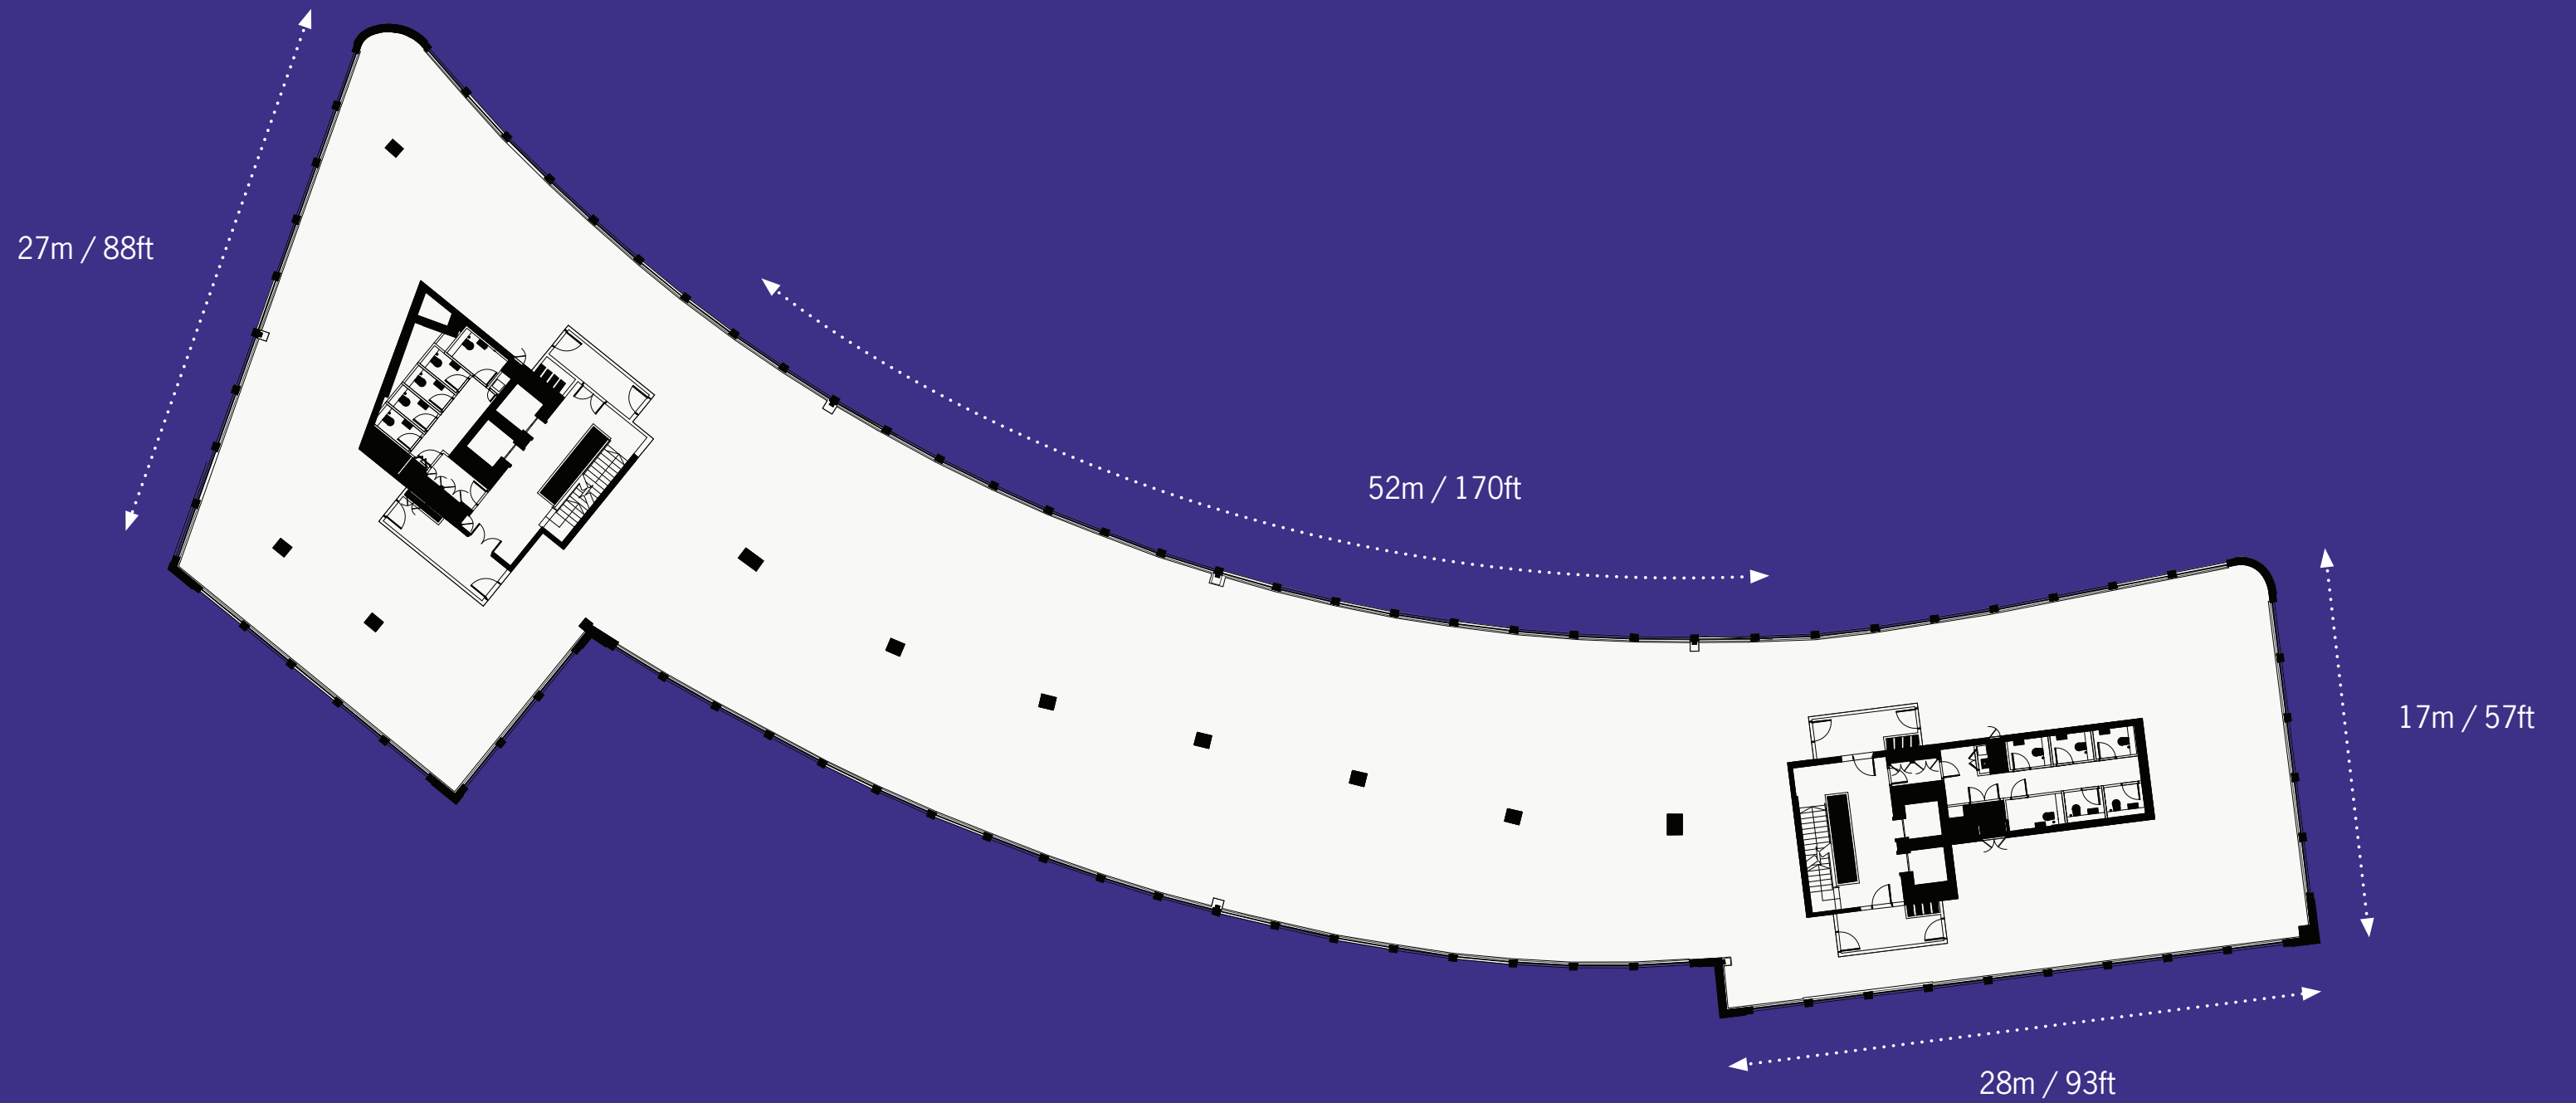

Programme

SINGLE OCCUPIER

Not to Scale. All floor areas and plans are subject to verification upon completion of building works.

TMT MAX PACK

150 open-plan desks
Typical NIA 1530 sq m / Seating ratio 1:10

Not to Scale. All floor areas and plans are subject to verification upon completion of building works.

TYPICAL FLOOR

Not to Scale. All floor areas and plans are subject to verification upon completion of building works.